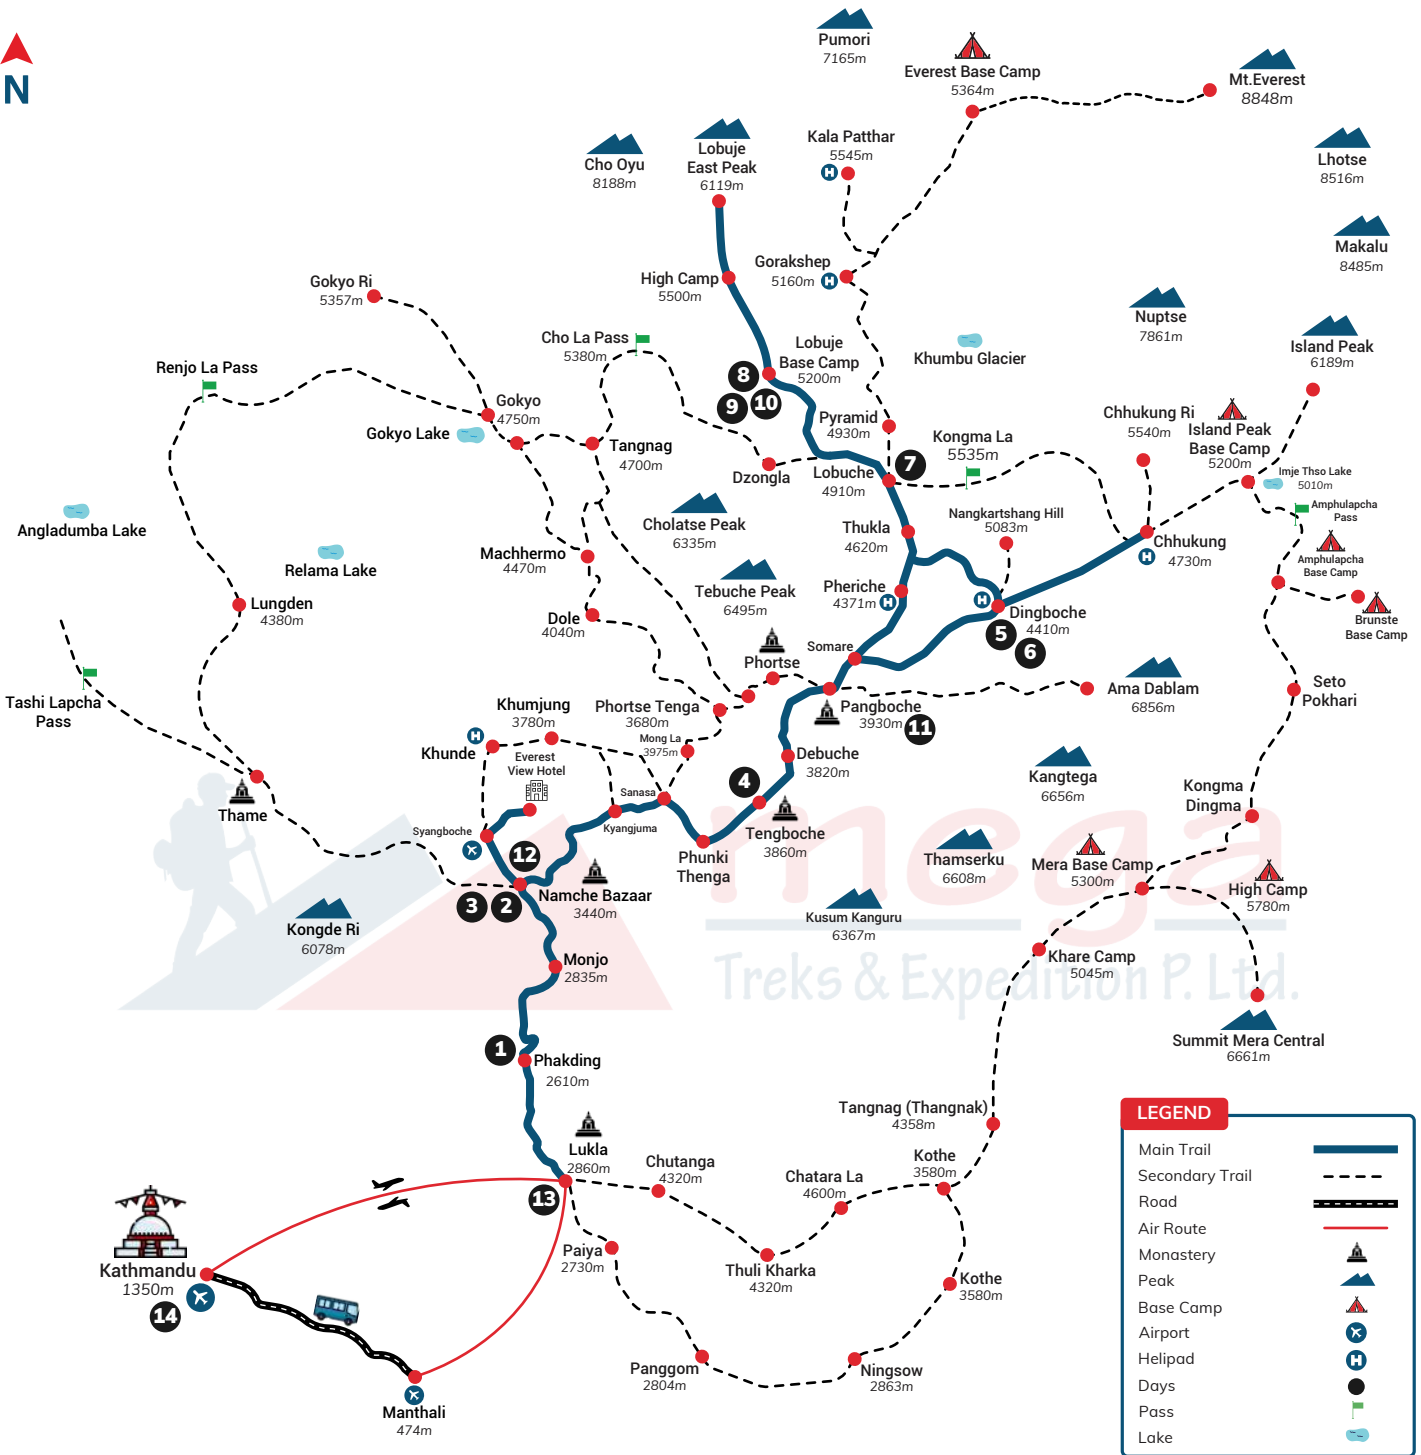

LOBUCHE PEAK CLIMBING

14
Days

ALTITUDE CHART