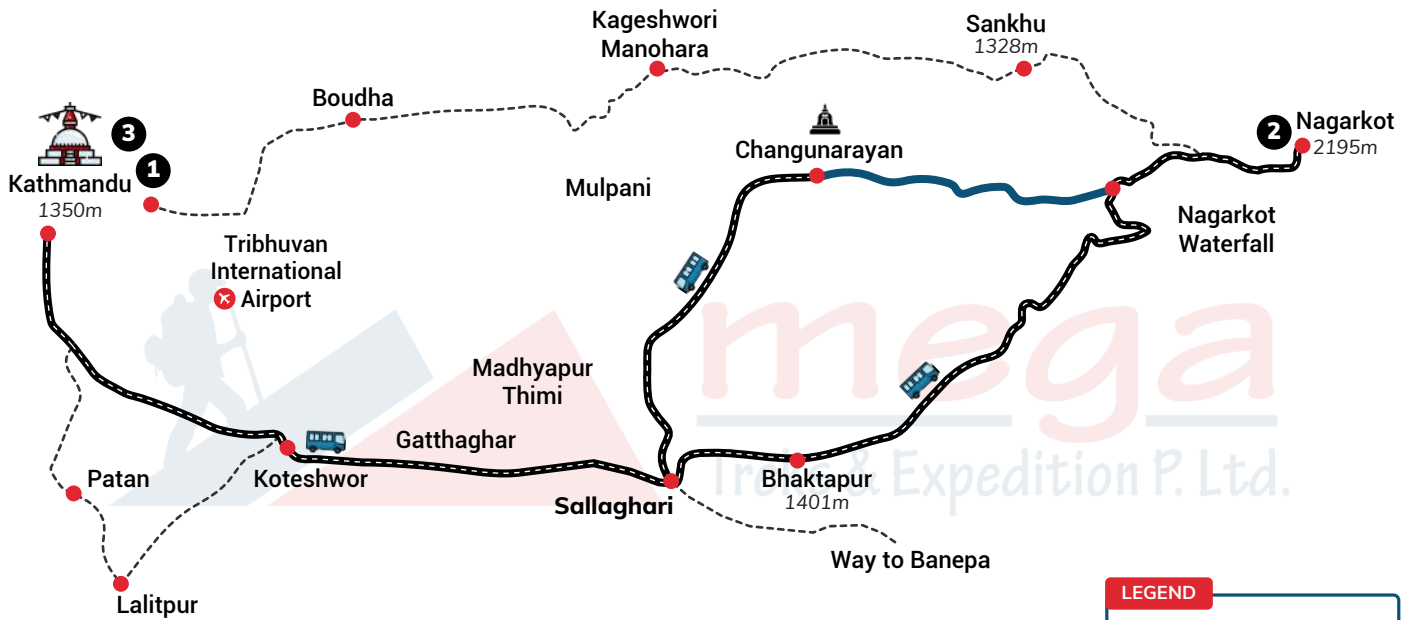

Annapurna I
8091m

Manaslu
8163m

Ganesh Himal
7422m

Langtang lirung
7227m

Mount Everest
8848m

LEGEND

Main Trail	
Secondary Trail	
Road	
Air Route	
Monastery	
Peak	
Base Camp	
Airport	
Helipad	
Days	
Pass	
Lake	

ALTITUDE CHART